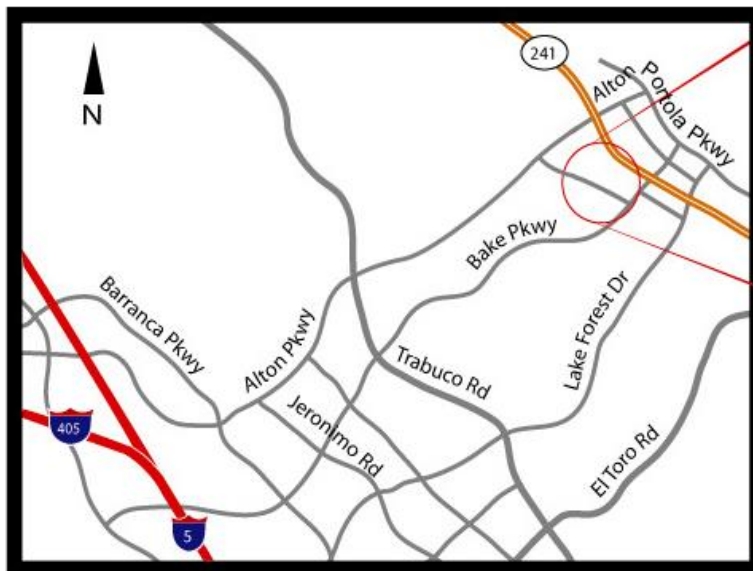

## Lake Forest Learning Center

26541 Rancho Parkway South

Lake Forest, CA 92630

Phone Number: 866-998-7246

The Learning Center is about 20 minutes from the John Wayne/Orange County Airport (SNA) and 1-1.5 hours from the Los Angeles International Airport (LAX). Depending on when you arrive at either airport, your travel time may double, so plan accordingly.

1. From the John Wayne/Orange County Airport or Los Angeles Airport, take the 405 San Diego Freeway South.
2. Exit Bake Parkway East and turn left towards the mountains.
3. Continue on Bake Parkway for approximately five miles.
4. Turn left at the signal light onto Rancho Parkway South.
5. Turn right at second driveway. Go straight and then *pass* the signage (on the right) for the companies listed.
6. Then make the next right turn into the parking lot. We are the 2<sup>nd</sup> building on the left (**B2**). Please reference map below. Please check-in with reception upon arrival. Reception opens at 7:30AM.

#### INSET

B1 - 26561 Rancho Pkwy South  
B2 - 26541 Rancho Pkwy South  
B3 - 26521 Rancho Pkwy South  
(Receptionist in B2)

Exit the 241 Tollroad at  
Alton Pkwy or Lake Forest Dr.